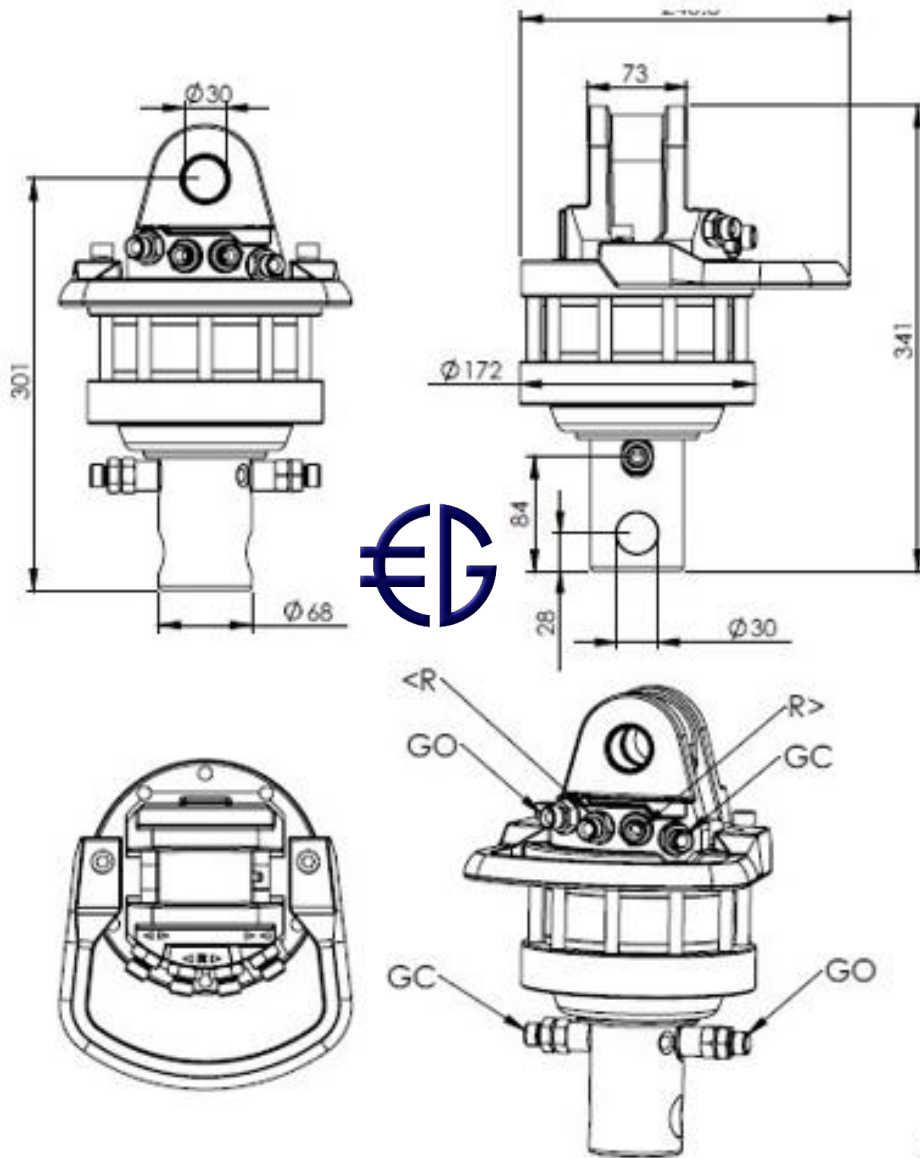

ROTATOR EGR 55/30

2408

ROTATION ANGLE	UNLIMITED
MAX PRESSURE (R) [SAR]	
MAX PRESSURE (GO) [SAR]	
MAX PRESSURE (GC) [SAR]	
DISPLACEMENT [cm ³]	420
TORQUE [Nm]	1100
MAX AXIAL LOAD STATIC [KNI 55 MAX AXIAL LOAD DYNAMIC [KNI 25	
WEIGHT [kg]	23
CONNECTIONS	63/8"
REQ OIL FLOW FOR ROTATION [LPM]	20